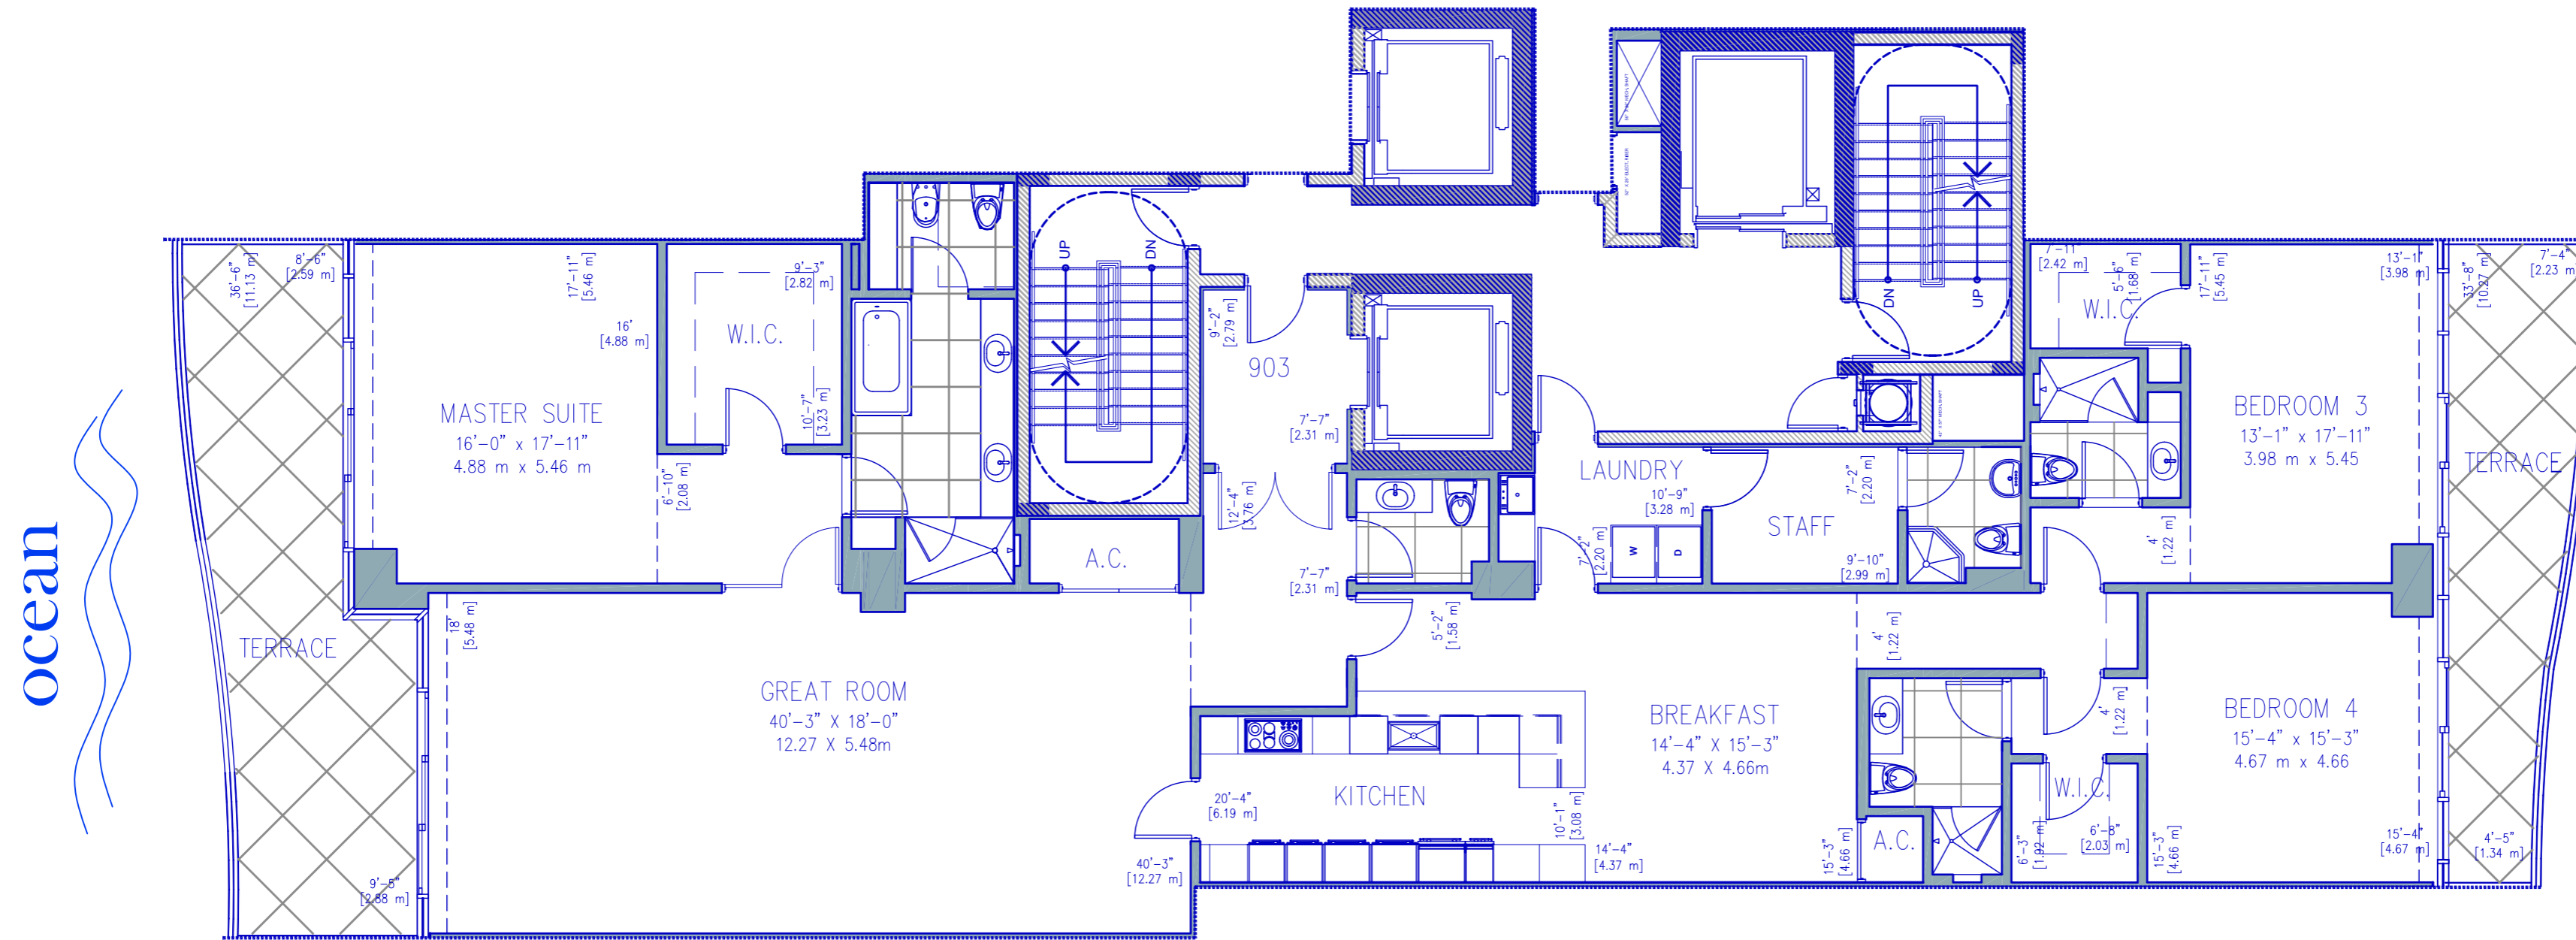

903

RESIDENCE

ocean

ocean

RESIDENCE	3,325.00 sq. ft.	308.90 sq. mt.
TERRACE	557.00 sq. ft.	51.74 sq. mt.
Total:	3,882.00 sq. ft.	360.64 sq. mt.

CHATEAU
OCEAN RESIDENCES